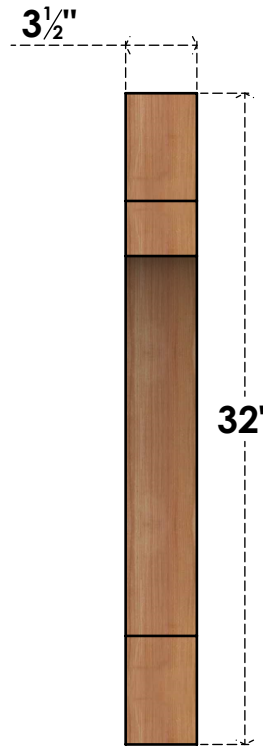

BRC04X24X32MRC00SWR

3 1/2"W X 24"D X 32"H MERCED SMOOTH BRACE, WESTERN RED CEDAR

SIDE

FRONT

EKENA MILLWORK
 2300 WEST MAIN ST.
 CLARKSVILLE, TX 75426
 TOLL FREE: 866-607-0453
 WWW.EKENAMILLWORK.COM

NOTES

1. INSTALLATION TO BE COMPLETED IN ACCORDANCE WITH MANUFACTURER'S SPECIFICATIONS.
2. DRAWING MAY NOT BE TO SCALE
3. THIS DRAWING IS INTENDED FOR DESIGN AND PLANNING PURPOSES ONLY.
4. ALL INFORMATION CONTAINED HEREIN WAS CURRENT AT THE TIME OF DEVELOPMENT BUT MUST BE REVIEWED AND APPROVED BY THE PRODUCT MANUFACTURER TO BE CONSIDERED ACCURATE.
5. PRODUCTS ARE NOT KILN DRIED. THIS ITEM IS UNIQUE AND WILL CONTAIN THE NATURAL VARIATIONS THAT THE WOOD SPECIES OFFERS. THIS MAY RESULT IN VARIATIONS UP TO 1/4"