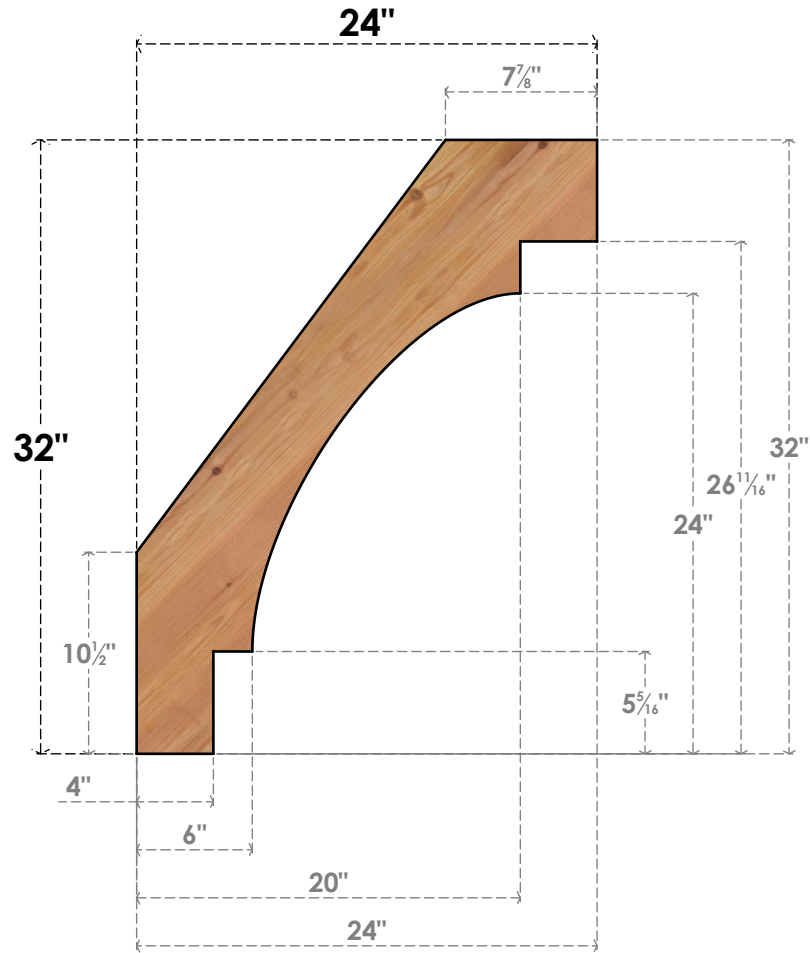

BRC04X24X32MRC00SWR

3 1/2"W X 24"D X 32"H MERCED SMOOTH BRACE, WESTERN RED CEDAR

SIDE

FRONT

EKENA MILLWORK
 2300 WEST MAIN ST.
 CLARKSVILLE, TX 75426
 TOLL FREE: 866-607-0453
 WWW.EKENAMILLWORK.COM

NOTES

1. INSTALLATION TO BE COMPLETED IN ACCORDANCE WITH MANUFACTURER'S SPECIFICATIONS.
2. DRAWING MAY NOT BE TO SCALE
3. THIS DRAWING IS INTENDED FOR DESIGN AND PLANNING PURPOSES ONLY.
4. ALL INFORMATION CONTAINED HEREIN WAS CURRENT AT THE TIME OF DEVELOPMENT BUT MUST BE REVIEWED AND APPROVED BY THE PRODUCT MANUFACTURER TO BE CONSIDERED ACCURATE.
5. PRODUCTS ARE NOT KILN DRIED. THIS ITEM IS UNIQUE AND WILL CONTAIN THE NATURAL VARIATIONS THAT THE WOOD SPECIES OFFERS. THIS MAY RESULT IN VARIATIONS UP TO 1/4"